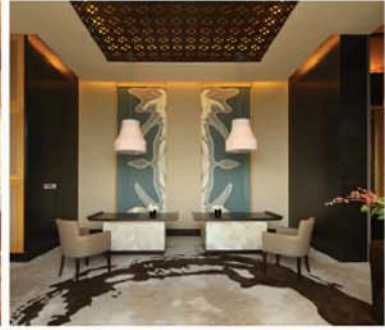

Eadry Royal Garden Hotel

Haikou, China